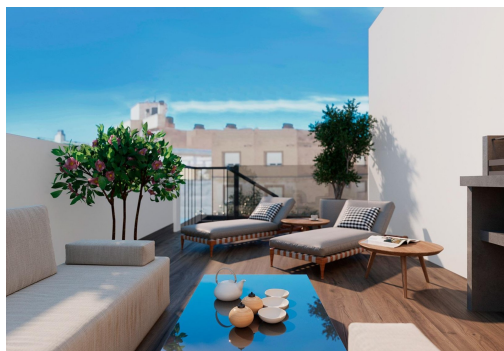

REF: RD-57070

New Build · Penthouse · Torrevieja

2 BEDROOMS

1 BATHROOMS

69M²

0M²

B

Modern Apartments Just 250m from Playa del Cura in Torrevieja ☐☐ Exclusive New Development in the Heart of Torrevieja ☐ This exclusive residential project of 12 modern apartments is located just 250 meters from Playa del Cura, one of the most popular beaches in Torrevieja. Designed with a perfect balance of elegance, functionality, and Mediterranean lifestyle, the building offers a variety of layouts with 1 or 2 bedrooms, including apartments with terraces and penthouses with private solariums. Its central location provides easy access to shops, restaurants, leisure areas, and all essential services, while still maintaining a sense of comfort and tranquility. ☐☐ Premium Amenities for a Modern Lifestyle ☐ The development includes 130 m² of communal areas designed for relaxation and entertainment. Residents can enjoy: ☐ Swimming pool on the ground floor with a children's area ☐ Gym and sauna ☐ Rooftop solarium with chill-ou...

key features

- Bedrooms: 2
- Bathrooms: 1
- Built: 69m²
- Energy Rating: B

Features

- Air Conditioning: Pre-Installed
- Beach: 250 Meters
- Communal Pool
- Double Bedrooms: 2
- Elevator/Lift
- Gym
- Location: Coastal
- Near Bus Route
- Near Commercial Center
- Near Schools
- Solarium: Yes
- Space
- Terrace: 35 Msq.
- Toilet: 1
- Useable Build Space: 60 Msq.