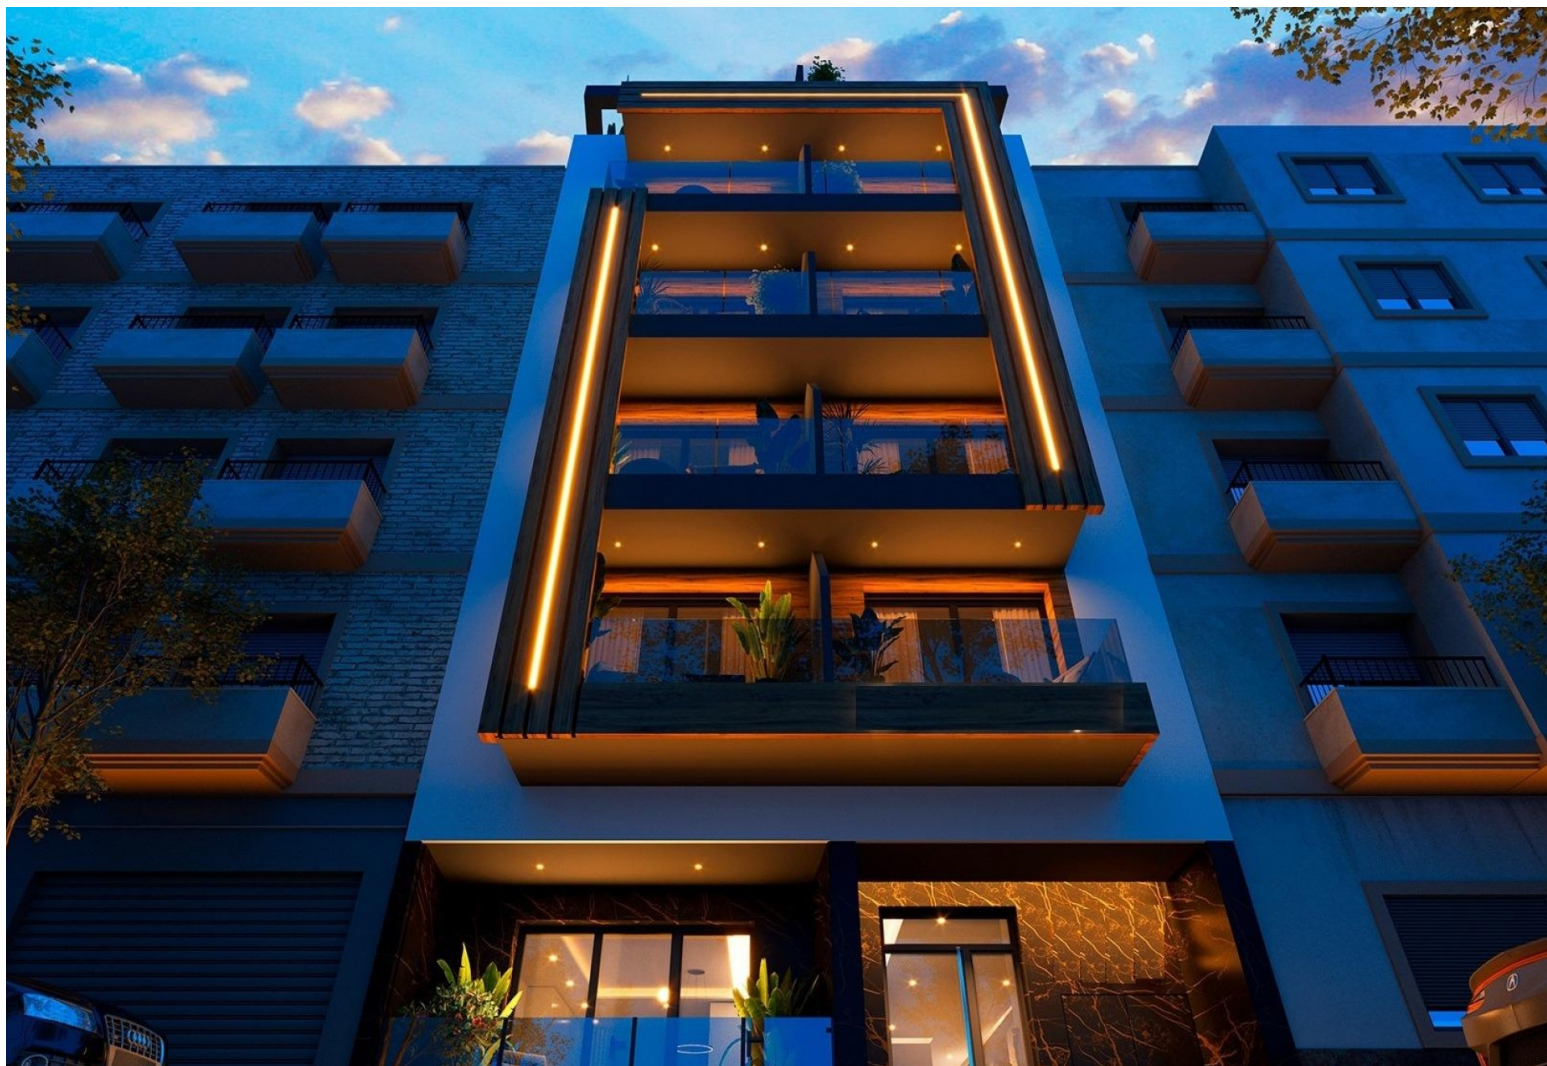

REF: RD-57070

New Build · Penthouse · Torrevieja

2 BEDROOMS

1 BATHROOMS

69M²

0M²

B

Modern Apartments Just 250m from Playa del Cura in Torrevieja ☐☐ Exclusive New Development in the Heart of Torrevieja ☐ This exclusive residential project of 12 modern apartments is located just 250 meters from Playa del Cura, one of the most popular beaches in Torrevieja. Designed with a perfect balance of elegance, functionality, and Mediterranean lifestyle, the building offers a variety of layouts with 1 or 2 bedrooms, including apartments with terraces and penthouses with private solariums. Its central location provides easy access to shops, restaurants, leisure areas, and all essential services, while still maintaining a sense of comfort and tranquility. ☐☐ Premium Amenities for a Modern Lifestyle ☐ The development includes 130 m² of communal areas designed for relaxation and entertainment. Residents can enjoy: ☐ Swimming pool on the ground floor with a children's area ☐ Gym and sauna ☐ Rooftop solarium with chill-ou...

key features

- Bedrooms: 2
- Bathrooms: 1
- Built: 69m²
- Energy Rating: B

Features

- Air Conditioning: Pre-Installed
- Beach: 250 Meters
- Communal Pool
- Double Bedrooms: 2
- Elevator/Lift
- Gym
- Location: Coastal
- Near Bus Route
- Near Commercial Center
- Near Schools
- Solarium: Yes
- Space
- Terrace: 35 Msq.
- Toilet: 1
- Useable Build Space: 60 Msq.