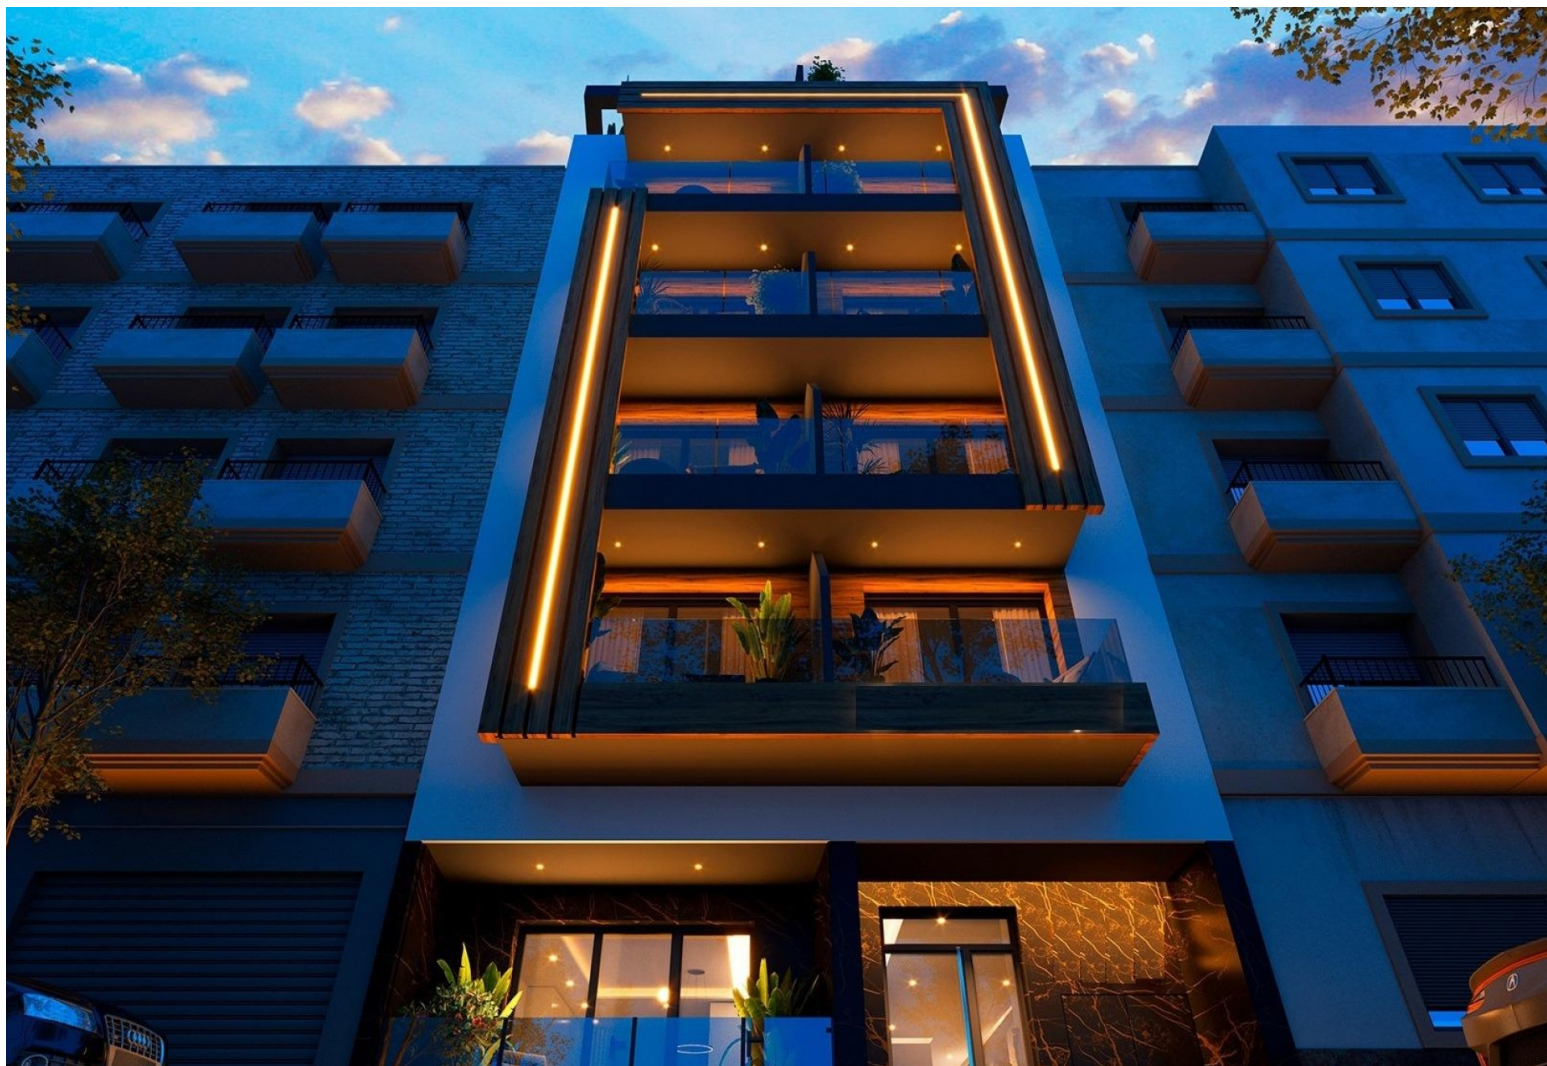

REF: RD-57070

Novostavba · Penthouse · Torrevieja

2 LOŽNICE

1 KOUPELNÝ

69M<sup>2</sup>

0M<sup>2</sup>

B

## Vlastnosti

- Air Conditioning: Pre-Installed
- Communal Pool
- Elevator/Lift
- Location: Coastal
- Near Commercial Center
- Solarium: Yes
- Terrace: 35 Msq.
- Useable Build Space: 60 Msq.
- Beach: 250 Meters
- Double Bedrooms: 2
- Gym
- Near Bus Route
- Near Schools
- Space
- Toilet: 1