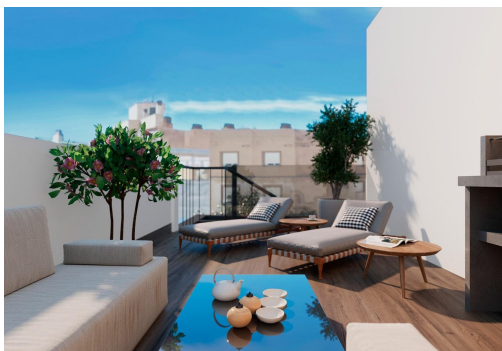

REF: RD-57070

Novostavba · Penthouse · Torrevieja

2 LOŽNICE

1 KOUPELNÝ

69M²

0M²

B