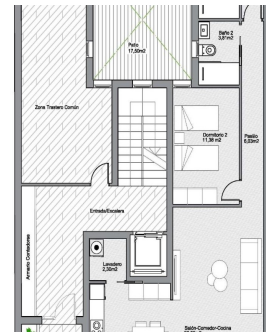

REF: RD-72920

Nowo zbudowane · Apartament · Torrevieja

2 SYPIALNIE

2 ŁAZIENKI

101M²

0M²

TAK

B

key features

- Sypialnie: 2
- Łazienki: 2
- Powierzchnia: 101m²
- Ocena energetyczna: B

Szczegóły oferty

- Air Conditioning: Pre-Installed
- Beach: 1000 Meters
- Communal Pool
- Double Bedrooms: 2
- Elevator/Lift
- Location: Coastal
- Near Bus Route
- Near Commercial Center
- Near Schools
- Patio
- Solarium: Yes
- Space
- Terrace: 19 Msq.
- Useable Build Space: 90 Msq.