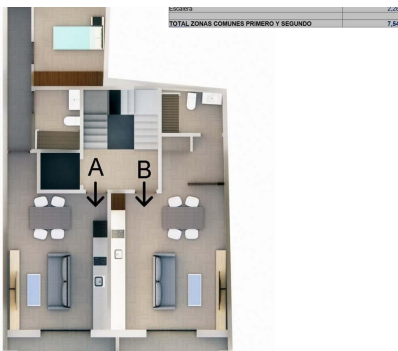

REF: RD-49336

Novostavba · Apartment · Torrevieja

0 LOŽNICE

1 KOUPELNY

36M²

0M²

B

Klíčové vlastnosti

■ Koupelny: 1

■ Energetické hodnocení: B

■ Postaveno: 36m²

Vlastnosti

■ Beach: 200 Meters

■ Location: Coastal

■ Near Commercial Center

■ Space

■ Useable Build Space: 30 Msq.

■ Elevator/Lift

■ Near Bus Route

■ Near Schools

■ Terrace: 4 Msq.