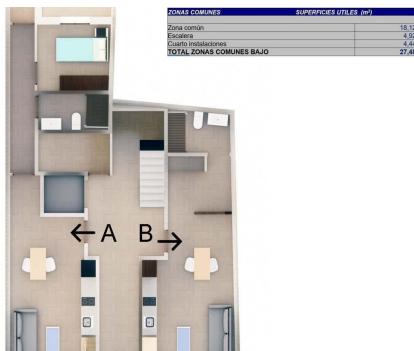

REF: RD-15106
New Build · Apartment · Torrevieja

0 BEDROOMS

1 BATHROOMS

31M²

0M²

B

Modern, newly built apartments in the centre of Torrevieja, just 200 m from the sea. Discover this exclusive boutique development of just 8 modern, newly built apartments, perfectly located in the heart of Torrevieja. Just 200 m from the sea in the heart of the city, these homes offer the ideal combination of seaside living and urban amenities. Contemporary design and smart layouts. Choose from 4 studios or 4 two-bedroom apartments with 1 bathroom. Each property is designed with a modern and functional layout that maximises natural light and comfort. High-quality finishes ensure durability and elegance, making these homes perfect for both year-round living and holiday getaways. Exclusive building amenities. Residents can relax in the communal rooftop solarium. Security entrance doors, fully installed air conditioning, underfloor heating in bathrooms and communal lift. Dynamic lifestyle in Torrevieja. To...

key features

- Bathrooms: 1
- Energy Rating: B
- Built: 31m²

Features

- Beach: 200 Meters
- Location: Coastal
- Near Commercial Center
- Space
- Elevator/Lift
- Near Bus Route
- Near Schools
- Useable Build Space: 28 Msq.