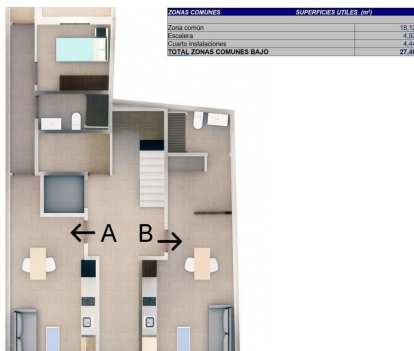

REF: RD-15106

Novostavba · Apartment · Torrevieja

0 LOŽNICE

1 KOUPELNY

31M²

0M²

B

Klíčové vlastnosti

■ Koupelny: 1

■ Energetické hodnocení: B

■ Postaveno: 31m²

Vlastnosti

■ Beach: 200 Meters

■ Location: Coastal

■ Near Commercial Center

■ Space

■ Elevator/Lift

■ Near Bus Route

■ Near Schools

■ Useable Build Space: 28 Msq.