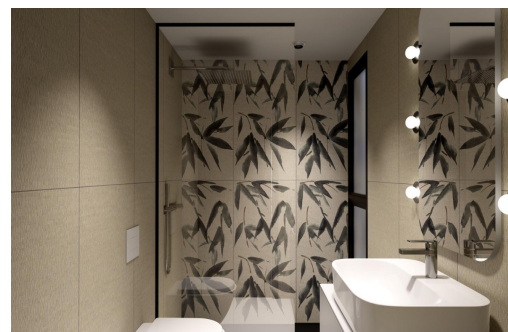

Klíčové vlastnosti

- Ložnice: 2
- Postaveno: 58m²
- Koupelny: 1
- Energetické hodnocení: A

Vlastnosti

- Air Conditioning: Pre-Installed
- Communal Pool
- Elevator/Lift
- Near Bus Route
- Near Schools
- Useable Build Space: 49 Msq.
- Beach: 60 Meters
- Double Bedrooms: 2
- Location: Coastal
- Near Commercial Center
- Parking - Space