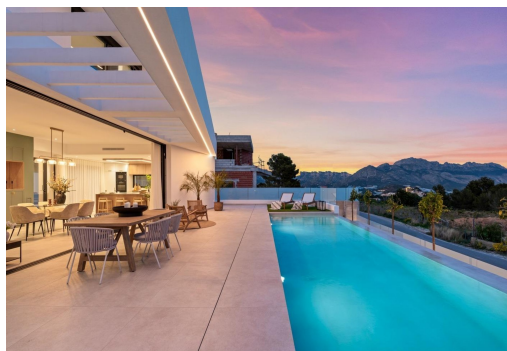

REF: RD-20498

Novostavba · Villa · Polop

3 LOŽNICE

3 KOUPELNY

306M²

366M²

ANO

A