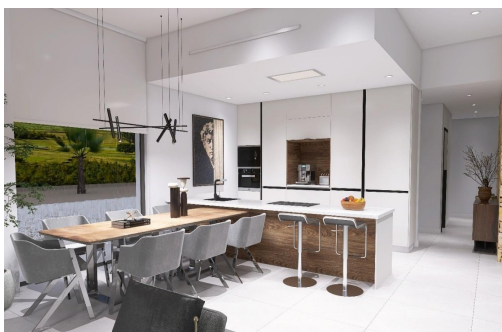

Klíčové vlastnosti

- Ložnice: 4
- Postaveno: 248m²
- Energetické hodnocení: B
- Koupelny: 3
- Pozemek: 13.172m²

Vlastnosti

- Air Conditioning: Pre-Installed
- Double Bedrooms: 4
- Gated
- Near Schools
- Parking - Space
- Storage / Trastero
- Useable Build Space: 210 Msq.
- Beach: 25000 Meters
- Garden
- Location: Mountain
- Number of Parking Spaces: 1
- Private Pool
- Terrace: 38 Msq.