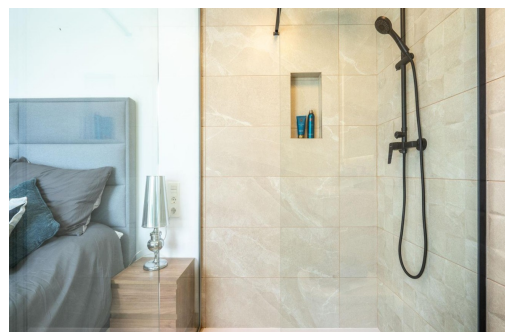

Klíčové vlastnosti

- Ložnice: 3
- Postaveno: 122m²
- Energetické hodnocení: B
- Koupelny: 3
- Pozemek: 242m²

Vlastnosti

- Air Conditioning: Pre-Installed
- Double Bedrooms: 3
- Gated
- Near Schools
- Parking - Space
- Terrace: 40 Msq.
- Beach: 15000 Meters
- Garden
- Location: Rural
- Number of Parking Spaces: 1
- Private Pool
- Useable Build Space: 110 Msq.