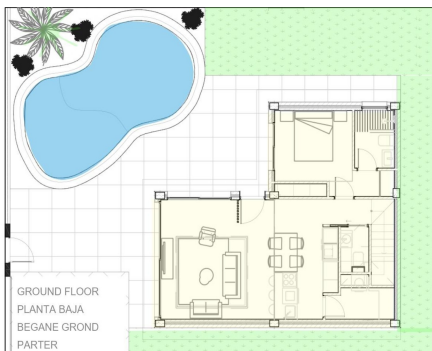

REF: RD-23428

Novostavba · Villa · Torre Pacheco

3 LOŽNICE

3 KOUPELNY

122M²

242M²

ANO

B