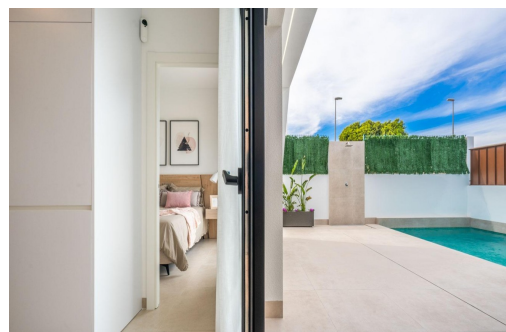

Klíčové vlastnosti

- Ložnice: 3
- Postaveno: 101m²
- Energetické hodnocení: B
- Koupelny: 2
- Pozemek: 242m²

Vlastnosti

- Air Conditioning: Pre-Installed
- Double Bedrooms: 3
- Gated
- Near Schools
- Parking - Space
- Solarium: Yes
- Useable Build Space: 70 Msq.
- Beach: 15000 Meters
- Garden
- Location: Rural
- Number of Parking Spaces: 1
- Private Pool
- Terrace: 79 Msq.