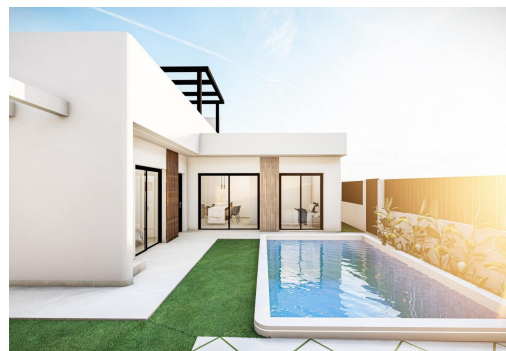

REF: RD-88850

Novostavba · Villa · Torre Pacheco

3 LOŽNICE

2 KOUPELNY

101M²

242M²

ANO

B