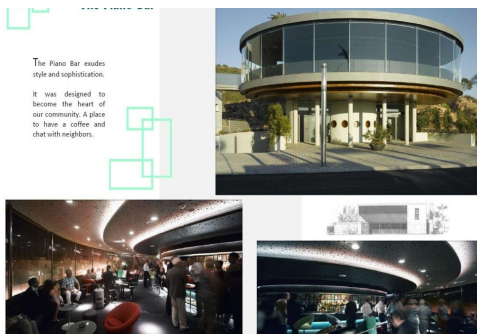

Klíčové vlastnosti

- Ložnice: 4
- Postaveno: 132m²
- Energetické hodnocení: B
- Koupelny: 2
- Pozemek: 600m²

Vlastnosti

- Beach: 18000 Meters
- Double Bedrooms: 4
- Gated
- Near Golf / Golf Resort Property
- Number of Parking Spaces: 1
- Patio
- Terrace: 16 Msq.
- Central Heating, Air Conditioning: Yes
- Garden
- Location: Rural, Urbanisation
- Near Schools
- Parking - Space
- Private Pool
- Useable Build Space: 110 Msq.