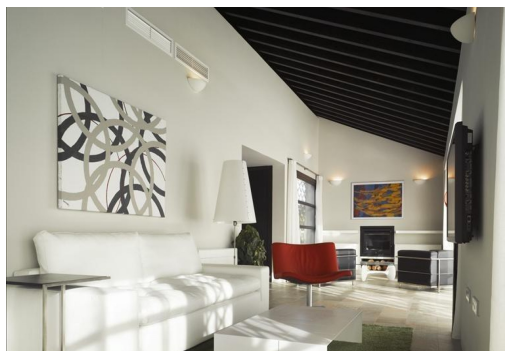

REF: RD-36058

Novostavba · Villa · Sucina

4 LOŽNICE

2 KOUPELNY

132M²

600M²

ANO

B