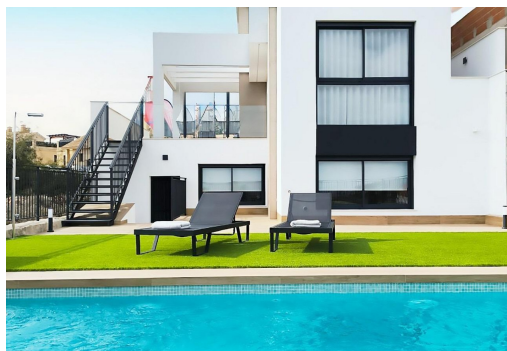

REF: RD-28715

Nowo zbudowane · Willa · Algorfa

3 SYPIALNIE

2 ŁAZIENKI

238M²

196M²

TAK

B