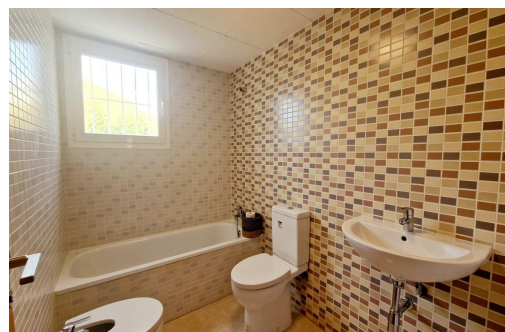

Klíčové vlastnosti

- Ložnice: 4
- Postaveno: 155m²
- Energetické hodnocení: B
- Koupelny: 3
- Pozemek: 561m²

Vlastnosti

- Air Conditioning: Pre-Installed
- Double Bedrooms: 4
- Gated
- Location: Rural, Urbanisation
- Number of Parking Spaces: 2
- Solarium: Yes
- Useable Build Space: 125 Msq.
- Beach: 23000 Meters
- Garden
- Key Ready
- Near Schools
- Parking - Space
- Terrace: 24 Msq.