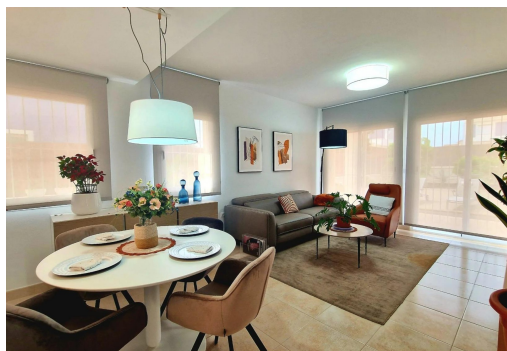

REF: RD-45419
Novostavba · Villa · Lorca

4 LOŽNICE

3 KOUPELNY

155M²

561M²

B