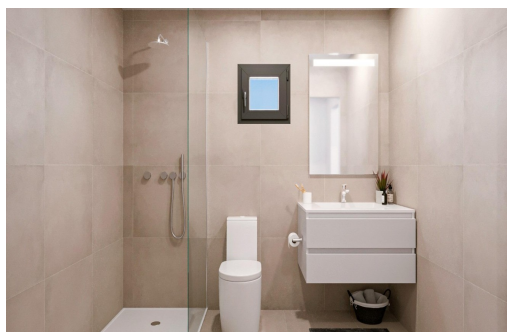

Nieuwbouwproject met villa's en rijtjeshuizen in Fuente Álamo, Murcia. Deze locatie biedt een uitzonderlijke natuurlijke omgeving, ver weg van de drukte van de grote steden en het toerisme aan de kust. Bovendien streven we naar een duurzame ontwikkeling, waarbij we onze impact op het milieu minimaliseren en de integratie met de lokale gemeenschap maximaliseren. Hier worden uw dromen van een rustige en duurzame levensstijl werkelijkheid. Stelt u zich eens voor dat u elke ochtend wakker wordt in een prachtige natuurlijke omgeving, omringd door rustige landschappen en de unieke schoonheid van het platteland van Murcia. Deze projectontwikkeling geeft prioriteit aan energie-efficiëntie, het gebruik van milieuvriendelijke materialen en een harmonieuze integratie in de landelijke omgeving. Van het ontwerp van het pand tot de planning van de ontwikkeling om onze ecologische voetafdruk te verkleinen en verantwoord handelen in alle bedr...

Belangrijke kenmerken

- Slaapkamers: 3
- Gebouwd: 94m²
- Energieklasse: B
- Badkamers: 2
- Perceel: 191m²

Kenmerken

- Beach: 15000 Meters
- Garden
- Location: Rural, Urbanisation
- Near Schools
- Parking - Space
- Solarium: Yes
- Useable Build Space: 82 Msq.
- Double Bedrooms: 3
- Gated
- Near Commercial Center
- Number of Parking Spaces: 1
- Private Pool
- Terrace: 93 Msq.