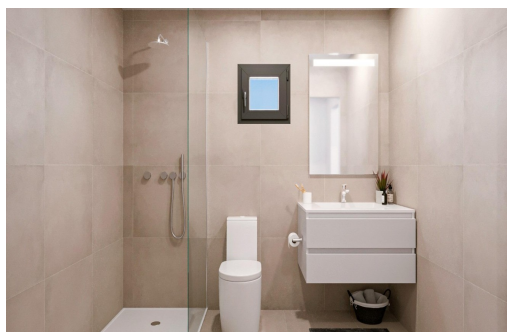

Klíčové vlastnosti

- Ložnice: 3
- Postaveno: 94m²
- Energetické hodnocení: B
- Koupelny: 2
- Pozemek: 191m²

Vlastnosti

- Beach: 15000 Meters
- Garden
- Location: Rural, Urbanisation
- Near Schools
- Parking - Space
- Solarium: Yes
- Useable Build Space: 82 Msq.
- Double Bedrooms: 3
- Gated
- Near Commercial Center
- Number of Parking Spaces: 1
- Private Pool
- Terrace: 93 Msq.