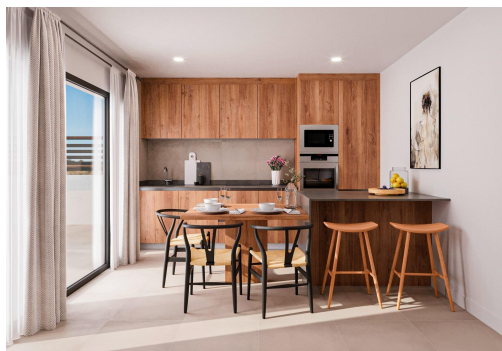

REF: RD-88909

New Build · Bungalow · Fuente Álamo

2 BEDROOMS

2 BATHROOMS

70M<sup>2</sup>

117M<sup>2</sup>

B

**NEWLY BUILT BUNGALOWS IN FUENTE ALAMO, MURCIA** □□ Newly built residential complex of bungalows in Fuente Álamo, Murcia. □□ Ground floor bungalows with private gardens and first floor bungalows with private solariums. □□ This location offers an exceptional natural environment, far from the hustle and bustle of big cities and the tourist pressure of the coast. Furthermore, we are committed to working from a sustainable development perspective, minimising our environmental impact and maximising integration with the local community. Here, your dreams of a peaceful and sustainable lifestyle become a reality. Imagine waking up every morning in a stunning natural setting, surrounded by serene landscapes and the unique beauty of the Murcian countryside. □□ New construction projects prioritise energy efficiency, the use of environmentally friendly materials and harmonious integration with the rural environment. From property design...