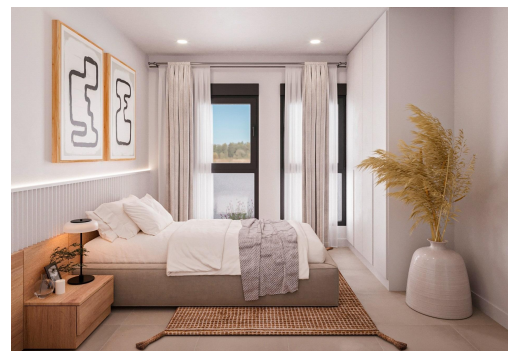

REF: RD-88909

New Build · Bungalow · Fuente Álamo

2 BEDROOMS

2 BATHROOMS

70M<sup>2</sup>

117M<sup>2</sup>

B

**NEWLY BUILT BUNGALOWS IN FUENTE ALAMO, MURCIA** □□ Newly built residential complex of bungalows in Fuente Álamo, Murcia. □□ Ground floor bungalows with private gardens and first floor bungalows with private solariums. □□ This location offers an exceptional natural environment, far from the hustle and bustle of big cities and the tourist pressure of the coast. Furthermore, we are committed to working from a sustainable development perspective, minimising our environmental impact and maximising integration with the local community. Here, your dreams of a peaceful and sustainable lifestyle become a reality. Imagine waking up every morning in a stunning natural setting, surrounded by serene landscapes and the unique beauty of the Murcian countryside. □□ New construction projects prioritise energy efficiency, the use of environmentally friendly materials and harmonious integration with the rural environment. From property design...

## Features

- Beach: 15000 Meters
- Garden
- Location: Rural, Urbanisation
- Near Schools
- Parking - Space
- Useable Build Space: 61 Msq.
- Double Bedrooms: 2
- Gated
- Near Commercial Center
- Number of Parking Spaces: 1
- Terrace: 8 Msq.