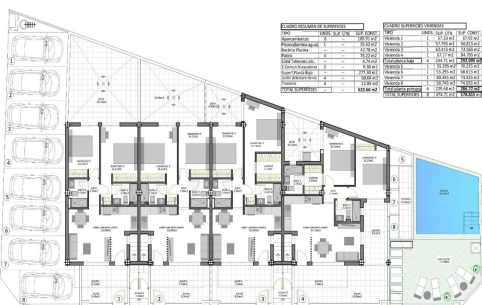

RÉF: RD-45328

Nouvelle construction · Bungalow · San Pedro del Pinatar

2 CHAMBRES

2 NBR. SDB

66M²

20M²

OUI

B

PLANTA BAJA GENERAL

Principales caractéristiques

- Chambres: 2
- Construit: 66m²
- Énergie: B
- Nbr. Sdb: 2
- Terrain: 20m²

Les caractéristiques

- Air Conditioning: Yes
- Communal Pool
- Double Bedrooms: 2
- Location: Coastal, Urbanisation
- Near Commercial Center
- Number of Parking Spaces: 1
- Terrace: 15 Msq.
- Beach: 600 Meters
- Cour
- Gated
- Near Bus Route
- Near Schools
- Parking - Space
- Useable Build Space: 60 Msq.