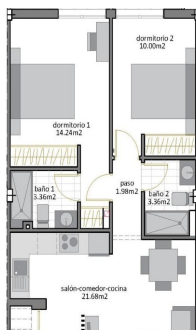

RÉF: RD-45328

Nouvelle construction · Bungalow · San Pedro del Pinatar

2 CHAMBRES

2 NBR. SDB

66M²

20M²

OUI

B

PLANTA BAJA GENERAL

Principales caractéristiques

- Chambres: 2
- Construit: 66m²
- Énergie: B
- Nbr. Sdb: 2
- Terrain: 20m²

Les caractéristiques

- Air Conditioning: Yes
- Communal Pool
- Double Bedrooms: 2
- Location: Coastal, Urbanisation
- Near Commercial Center
- Number of Parking Spaces: 1
- Terrace: 15 Msq.
- Beach: 600 Meters
- Cour
- Gated
- Near Bus Route
- Near Schools
- Parking - Space
- Useable Build Space: 60 Msq.