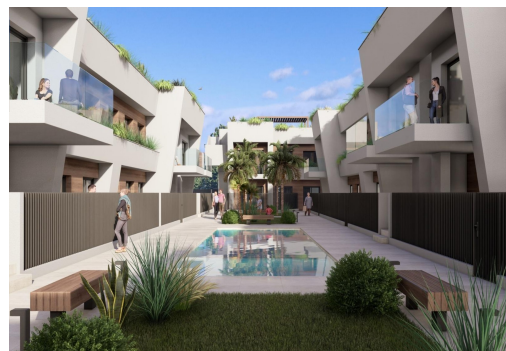

REF: RD-28296

Novostavba · Bungalow · Torre Pacheco

2 LOŽNICE

2 KOUPELNY

68M²

0M²

ANO

B

Klíčové vlastnosti

- Ložnice: 2
- Postaveno: 68m²
- Koupelny: 2
- Energetické hodnocení: B

Vlastnosti

- Air Conditioning: Yes
- Beach: 11000 Meters
- Double Bedrooms: 2
- Location: Rural, Urbanisation
- Near Commercial Center
- Near Train Station
- Parking - Space
- Terrace: 77 Msq.
- BBQ
- Communal Pool
- Gated
- Near Bus Route
- Near Schools
- Number of Parking Spaces: 1
- Solarium: Yes
- Useable Build Space: 58 Msq.