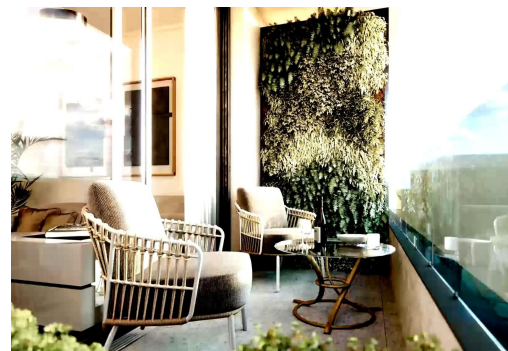

REF: RD-65956

Novostavba · Apartment · Torrevieja

1 LOŽNICE

1 KOUPELNY

35M²

0M²

ANO

B