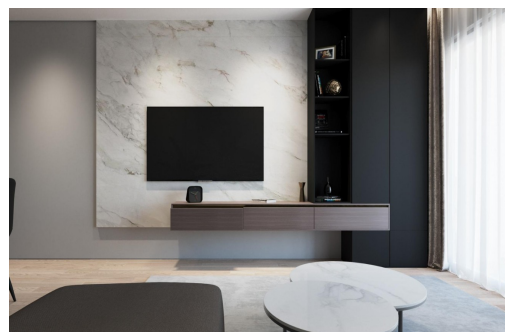

Klíčové vlastnosti

- Ložnice: 2
- Postaveno: 74m²
- Koupelny: 1
- Energetické hodnocení: B

Vlastnosti

- Beach: 250 Meters
- Double Bedrooms: 2
- Location: Coastal
- Near Commercial Center
- Parking - Space
- Useable Build Space: 59 Msq.
- Communal Pool
- Elevator/Lift
- Near Bus Route
- Near Schools
- Terrace: 4 Msq.