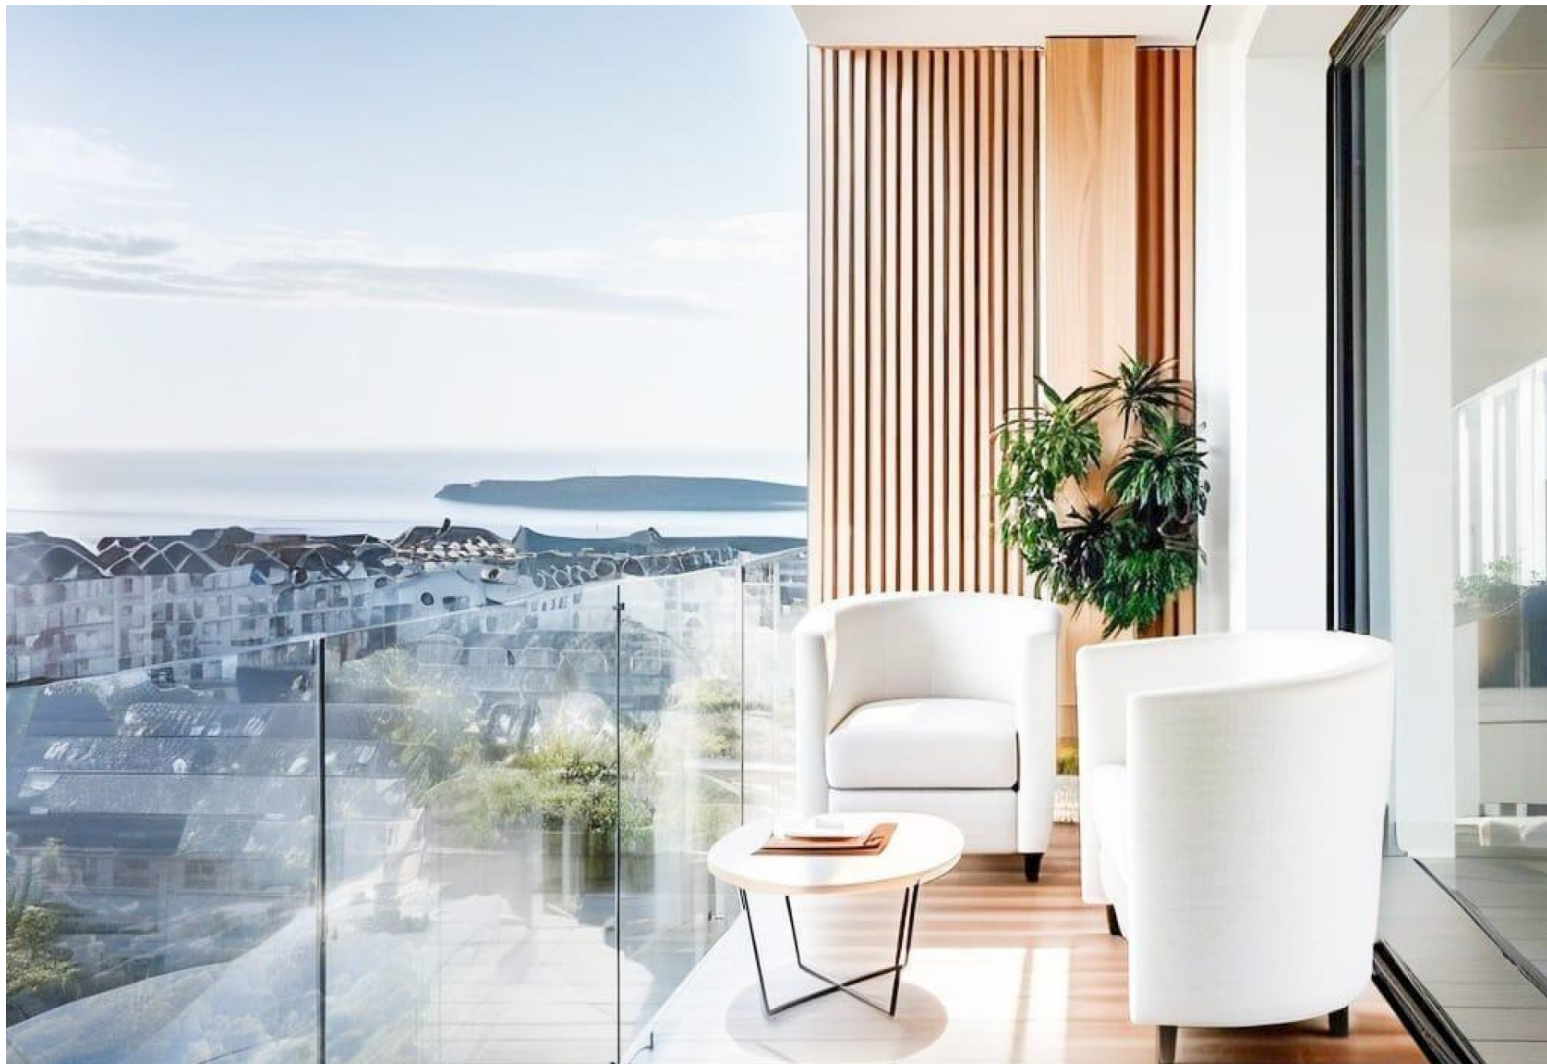

REF: RD-78738

Novostavba · Apartment · Torrevieja

2 LOŽNICE

1 KOUPELNY

74M²

0M²

ANO

B