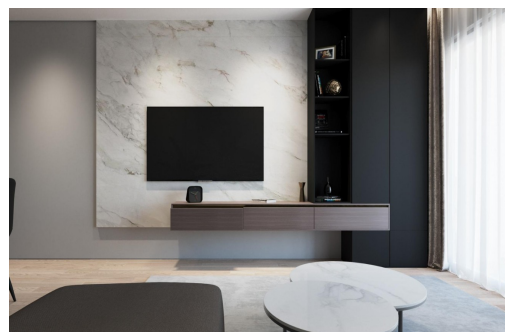

Klíčové vlastnosti

- Ložnice: 1
- Postaveno: 71m²
- Koupelny: 1
- Energetické hodnocení: B

Vlastnosti

- Beach: 250 Meters
- Double Bedrooms: 1
- Location: Coastal
- Near Commercial Center
- Parking - Space
- Useable Build Space: 68 Msq.
- Communal Pool
- Elevator/Lift
- Near Bus Route
- Near Schools
- Terrace: 7 Msq.