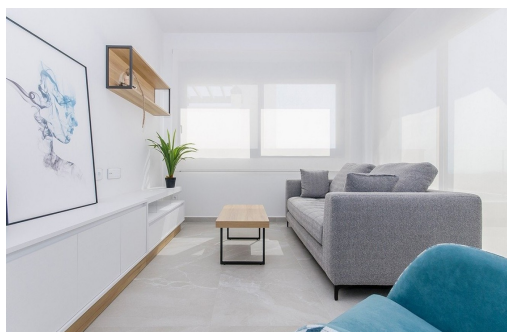

Klíčové vlastnosti

- Ložnice: 2
- Postaveno: 92m²
- Energetické hodnocení: B
- Koupelny: 2
- Pozemek: 93m²

Vlastnosti

- Air Conditioning: Pre-Installed
- Communal Pool
- Garden
- Key Ready
- Near Bus Route
- Near Golf / Golf Resort Property
- Number of Parking Spaces: 1
- Terrace: 10 Msq.
- Beach: 8000 Meters
- Double Bedrooms: 2
- Gated
- Location: Rural, Urbanisation
- Near Commercial Center
- Near Schools
- Parking - Space
- Useable Build Space: 80 Msq.