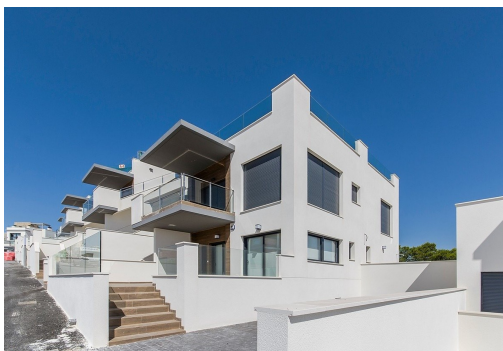

REF: RD-27082

Novostavba · Bungalow · San Miguel

2 LOŽNICE

2 KOUPELNY

92M²

93M²

ANO

B

Klíčové vlastnosti

- Ložnice: 2
- Postaveno: 92m²
- Energetické hodnocení: B
- Koupelny: 2
- Pozemek: 93m²

Vlastnosti

- Air Conditioning: Pre-Installed
- Communal Pool
- Garden
- Key Ready
- Near Bus Route
- Near Golf / Golf Resort Property
- Number of Parking Spaces: 1
- Terrace: 10 Msq.
- Beach: 8000 Meters
- Double Bedrooms: 2
- Gated
- Location: Rural, Urbanisation
- Near Commercial Center
- Near Schools
- Parking - Space
- Useable Build Space: 80 Msq.