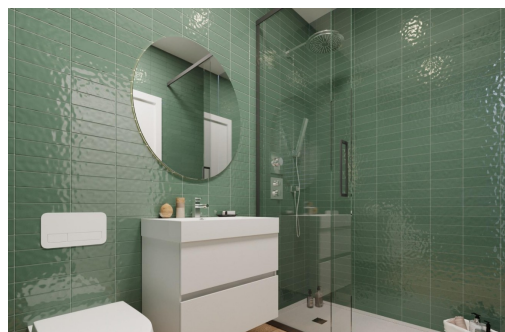

NOUVEAU COMPLEXE RÉSIDENTIEL PRÈS DE MUTXAMEL Venez vivre dans un complexe résidentiel dans une zone à haute qualité de vie, situé sur le terrain de golf de Bonalba avec une vue imprenable sur la mer près de Mutxamel, à une courte distance de l'aéroport d'Alicante, de la ville d'Alicante et des plages. Le complexe résidentiel comprend des appartements de 2 et 3 chambres avec de grandes terrasses, et des villas de 2, 3 et 4 chambres. Une maison de rêve où vous créez les meilleurs souvenirs de votre vie. Des maisons exclusives avec toutes les commodités nécessaires à proximité. Détendez-vous après une longue journée de travail dans la piscine du complexe. Chaque recoin a été aménagé avec le souci du détail. Vous aurez envie d'inviter vos amis et votre famille à profiter de votre spacieuse maison de deux, trois ou quatre chambres à coucher tous les week-ends. Profitez de la vie de vos rêves...

Principales caractéristiques

- Chambres: 2
- Construit: 71m²
- Nbr. Sdb: 2
- Énergie: B

Les caractéristiques

- Air Conditioning: Pre-Installed
- Communal Pool
- Elevator/Lift
- Location: Urbanisation
- Near Commercial Center
- Near Schools
- Parking - Space
- Terrace: 37 Msq.
- Beach: 6000 Meters
- Double Bedrooms: 2
- Gated
- Near Childrens Parks
- Near Golf / Golf Resort Property
- Number of Parking Spaces: 1
- Storage / Trastero
- Useable Build Space: 62 Msq.