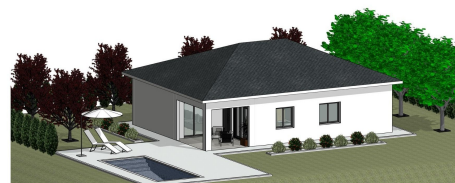

REF: RD-32103
Novostavba · Villa · La Romana

2 LOŽNICE

2 KOUPELNY

115M²

10.227M²

ANO

B

Klíčové vlastnosti

- Ložnice: 2
- Postaveno: 115m²
- Energetické hodnocení: B
- Koupelny: 2
- Pozemek: 10.227m²

Vlastnosti

- Air Conditioning: Pre-Installed
- Double Bedrooms: 2
- Gated
- Near Schools
- Parking - Space
- Terrace: 15 Msq.
- Beach: 40000 Meters
- Garden
- Location: Mountain
- Number of Parking Spaces: 1
- Private Pool
- Useable Build Space: 95 Msq.