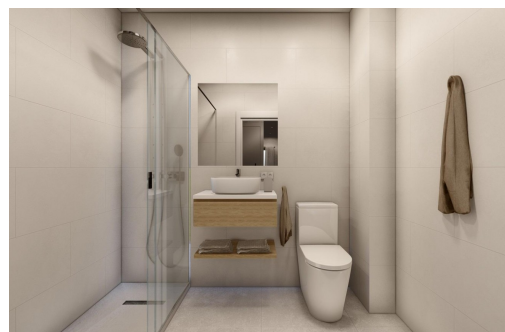

Klíčové vlastnosti

- Ložnice: 2
- Postaveno: 80m²
- Koupelny: 2
- Energetické hodnocení: B

Vlastnosti

- Air Conditioning: Pre-Installed
- Communal Pool
- Elevator/Lift
- Location: Rural, Urbanisation
- Parking - Space
- Terrace: 88 Msq.
- Beach: 9000 Meters
- Double Bedrooms: 2
- Gated
- Near Schools
- Solarium: Yes
- Useable Build Space: 70 Msq.