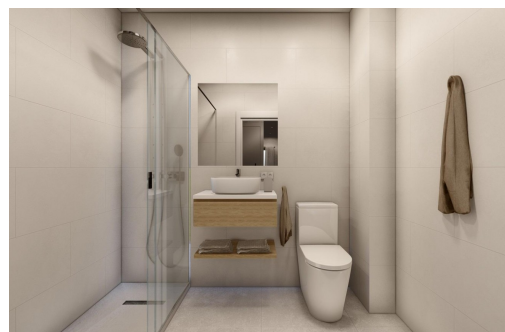

Klíčové vlastnosti

- Ložnice: 3
- Postaveno: 112m²
- Koupelny: 2
- Energetické hodnocení: B

Vlastnosti

- Air Conditioning: Pre-Installed
- Communal Pool
- Elevator/Lift
- Location: Rural, Urbanisation
- Parking - Space
- Useable Build Space: 100 Msq.
- Beach: 9000 Meters
- Double Bedrooms: 3
- Gated
- Near Schools
- Terrace: 22 Msq.