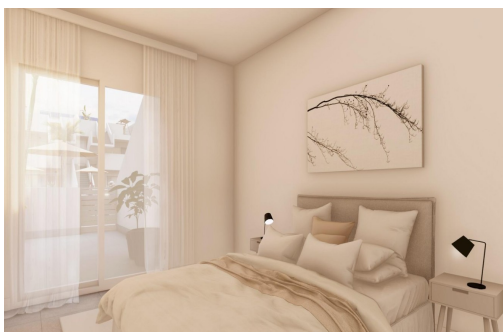

Klíčové vlastnosti

■ Ložnice: 2

■ Postaveno: 80m²

■ Koupelny: 2

■ Energetické hodnocení: B

Vlastnosti

■ Air Conditioning: Pre-Installed

■ Communal Pool

■ Gated

■ Near Commercial Center

■ Parking - Space

■ Terrace: 60 Msq.

■ Beach: 15000 Meters

■ Double Bedrooms: 2

■ Location: Rural, Urbanisation

■ Number of Parking Spaces: 1

■ Solarium: Yes

■ Useable Build Space: 70 Msq.