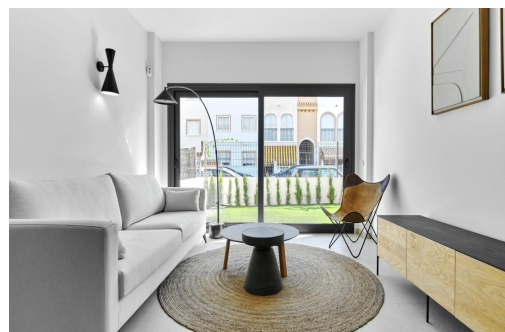

Klíčové vlastnosti

- Ložnice: 2
- Postaveno: 100m²
- Energetické hodnocení: B
- Koupelny: 2
- Pozemek: 42m²

Vlastnosti

- Air Conditioning: Pre-Installed
- Communal Pool
- Garden
- Key Ready
- Near Bus Route
- Near Schools
- Parking - Space
- Useable Build Space: 77 Msq.
- Beach: 250 Meters
- Double Bedrooms: 2
- Gated
- Location: Coastal, Urbanisation
- Near Commercial Center
- Number of Parking Spaces: 1
- Terrace: 14 Msq.