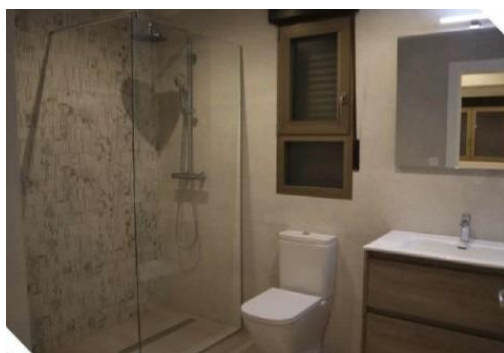

REF: RD-90402

Novostavba · Villa · Aspe

3 LOŽNICE

2 KOUPELNY

141M²

420M²

ANO

B