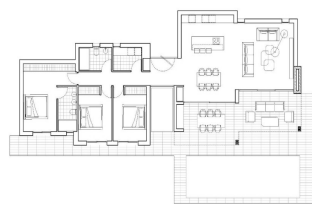

Klíčové vlastnosti

- Ložnice: 3
- Postaveno: 139m²
- Energetické hodnocení: B
- Koupelny: 2
- Pozemek: 742m²

Vlastnosti

- Air Conditioning: Pre-Installed
- Double Bedrooms: 3
- Gated
- Near Schools
- Parking - Space
- Terrace: 84 Msq.
- Beach: 800 Meters
- Garden
- Location: Coastal, Mountain
- Number of Parking Spaces: 1
- Private Pool
- Useable Build Space: 120 Msq.