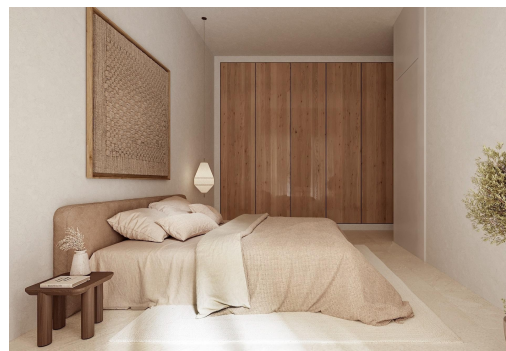

REF: RD-51500
Novostavba · Villa · Calpe

3 LOŽNICE

2 KOUPELNY

139M²

742M²

ANO

B