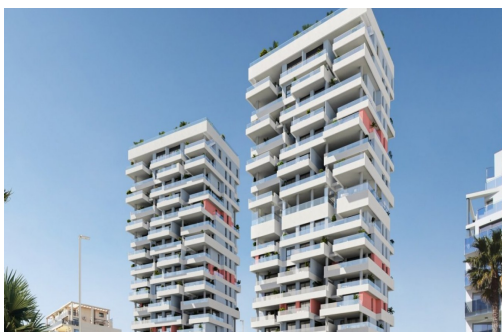

REF: RD-65490

Novostavba · Apartment · Calpe

2 LOŽNICE

2 KOUPELNY

77M²

0M²

ANO

B

Klíčové vlastnosti

- Ložnice: 2
- Postaveno: 77m²
- Koupelny: 2
- Energetické hodnocení: B

Vlastnosti

- Beach: 100 Meters
- Double Bedrooms: 2
- Gated
- Location: Mountain, Urbanisation
- Near Schools
- Number of Parking Spaces: 1
- Storage / Trastero
- Useable Build Space: 62 Msq.
- Communal Pool
- Elevator/Lift
- Gym
- Near Childrens Parks
- Near Trees
- Parking - Space
- Terrace: 38 Msq.
- Views: Sea