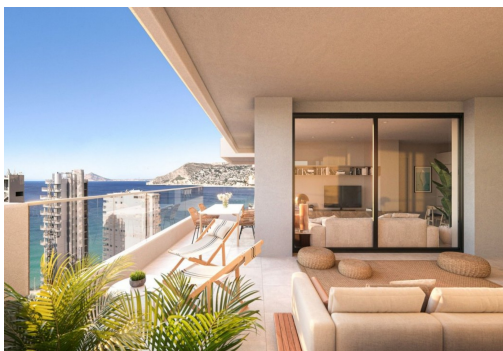

REF: RD-65490

Novostavba · Apartment · Calpe

2 LOŽNICE

2 KOUPELNY

77M²

0M²

ANO

B