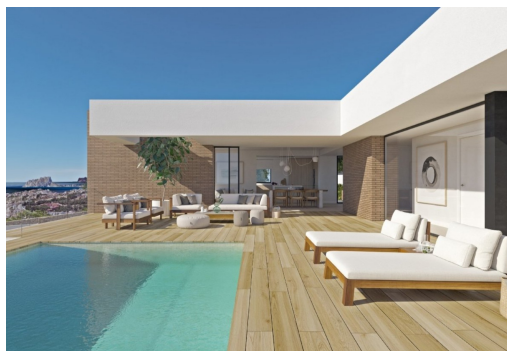

REF: SP-14137

New Build · Villa · Benitachell

3 BEDROOMS

4 BATHROOMS

615M²

951M²

YES

B