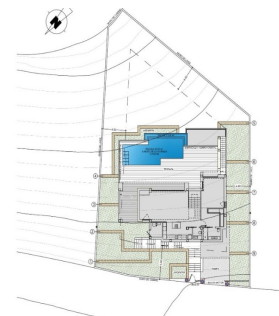

REF: SP-26886

Nowo zbudowane · Willa · Benitachell

3 SYPIALNIE

4 ŁAZIENKI

181M<sup>2</sup>

824M<sup>2</sup>

TAK

B

## key features

- Sypialnie: 3
- Powierzchnia: 181m<sup>2</sup>
- Ocena energetyczna: B
- Łazienki: 4
- Działka: 824m<sup>2</sup>

## Szczegóły oferty

- Air Conditioning: Pre-Installed
- Double Bedrooms: 3
- Location: Coastal, Mountain
- Near Trees
- Ogród
- Private Pool
- Terrace: 123 Msq.
- Views: Sea
- Beach: 1000 Meters
- Gated
- Near Schools
- Number of Parking Spaces: 1
- Parking - Space
- Storage / Trastero
- Useable Build Space: 144 Msq.