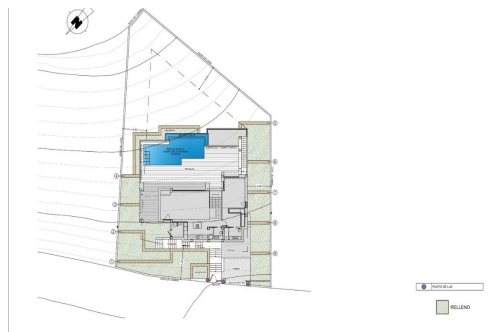

REF: SP-26886

New Build · Villa · Benitachell

3 BEDROOMS

4 BATHROOMS

181M<sup>2</sup>

824M<sup>2</sup>

YES

B

**NEW BUILD VILLA WITH THE SEA VIEWS IN CUMBRE DEL SOL** New Build luxury villa with private pool and sea views in the Residential Resort Cumbre del Sol, in Benitachell, on the Costa Blanca North, between Alicante and Valencia city. A modern design and an elegant and bright layout are the keys to this villa with 3 bedrooms, all with en-suite bathrooms, with the master bedroom also having a large dressing room. The ground floor of this property allows us to extend it to 4 bedrooms. The main floor is characterised by open-plan spaces, where the kitchen and living-dining room are joined together and open onto the main terrace with a beautiful private infinity pool and the porch. Its layout and design have been conceived to make the most of the sea views, both from the bedrooms and from the living-dining room. At the same time, special attention has been paid to privacy, incorporating a vertical wall that not only prov...