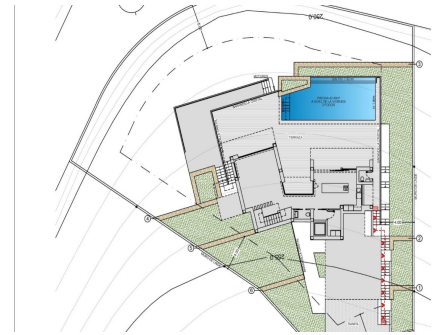

**NEW BUILD LUXURY VILLA IN CUMBRE DEL SOL** In the heart of the Residential Cumbre del Sol, you can find this luxury villa with its private pool. New Build modern villa design combines in an elegant and functional way, modern and Mediterranean architecture. On the façade, characterized by large geometrical shapes based on diagonal lines, the colour white dominates and the use of natural stone allows it to blend in with its environment. Its huge Mediterranean-style garden, crowned with an infinity-effect pool that blends into the blue of the sea, added to the mild climate of the North Costa Blanca, invites you to enjoy long days in the fresh outdoors nearly all year round. Its location will allow you to enjoy a peaceful and comfortable environment. The villa is distributed over 3 floors. You access the villa on through top floor, with covered parking for two vehicles and a lift that connects the entire house. ...

## Features

- Air Conditioning: Pre-Installed
- Beach: 1000 Meters
- Double Bedrooms: 3
- Elevator/Lift
- Garden
- Gated
- Location: Coastal, Urbanisation
- Near Commercial Center
- Near Schools
- Number of Parking Spaces: 2
- Parking - Space
- Private Pool
- Terrace: 299 Msq.
- Under-Build / Basement
- Useable Build Space: 177 Msq.
- Views: Sea