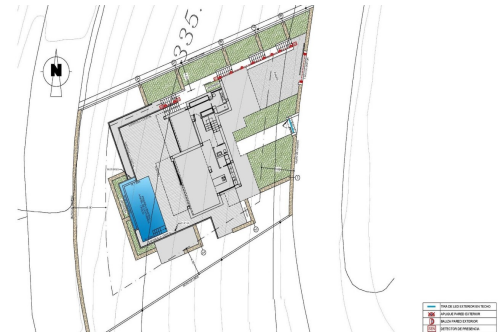

REF: SP-57954

New Build · Villa · Benitachell

3 BEDROOMS

4 BATHROOMS

239M<sup>2</sup>

932M<sup>2</sup>

YES

B

**NEW BUILD LUXURY VILLA IN CUMBRE DEL SOL** □□ New Build luxury villa with spectacular sea views is ideal to live in with the family or to enjoy with friends. It is located at the top of Puig de la Llorençà, in the Residential Cumbre del Sol dominating over the residential area and with an unbeatable sea view. A unique and exclusive place in the North Costa Blanca region. □□ Its modern architecture, based on straight lines, combined with the Mediterranean style blends perfectly with its surroundings. This villa has been completely designed to enhance functionality and comfort, without cutting back an ounce on design. The villa is surrounded by a large garden with indigenous plants and elements. A feature that particularly stands out is the natural stone walls. □□ The villa has a private parking area on the top floor for up to two vehicles, since access to the villa is located on the same floor. □□ Once inside, we will find ...

## Features

- Air Conditioning: Pre-Installed
- Beach: 500 Meters
- Double Bedrooms: 3
- Garden
- Gated
- Location: Coastal
- Near Commercial Center
- Near Schools
- Number of Parking Spaces: 2
- Parking - Space
- Private Pool
- Storage / Trastero
- Terrace: 220 Msq.
- Under-Build / Basement
- Useable Build Space: 190 Msq.
- Views: Sea