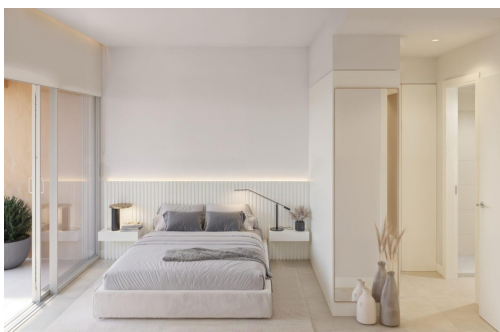

Belangrijke kenmerken

- Slaapkamers: 2
- Gebouwd: 65m²
- Energieklasse: B
- Badkamers: 2
- Perceel: 23m²

Kenmerken

- Air Conditioning: Pre-Installed
- Communal Pool
- Garden
- Location: Coastal, Urbanisation
- Near Golf / Golf Resort Property
- Number of Parking Spaces: 1
- Solarium: Yes
- Terrace: 82 Msq.
- Beach: 3500 Meters
- Double Bedrooms: 2
- Gated
- Near Commercial Center
- Near Schools
- Parking - Space
- Storage / Trastero
- Useable Build Space: 60 Msq.