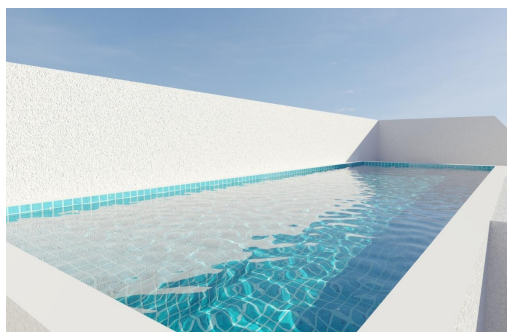

Klíčové vlastnosti

- Ložnice: 3
- Postaveno: 119m²
- Koupelny: 2
- Energetické hodnocení: B

Vlastnosti

- Air Conditioning: Pre-Installed
- Communal Pool
- Elevator/Lift
- Near Bus Route
- Near Schools
- Solarium: Yes
- Useable Build Space: 102 Msq.
- Beach: 600 Meters
- Double Bedrooms: 3
- Location: Coastal
- Near Commercial Center
- Parking - Space
- Terrace: 29 Msq.