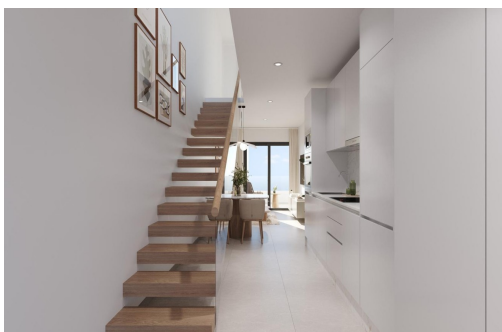

Klíčové vlastnosti

- Ložnice: 3
- Postaveno: 119m²
- Koupelny: 2
- Energetické hodnocení: B

Vlastnosti

- Air Conditioning: Pre-Installed
- Communal Pool
- Elevator/Lift
- Near Bus Route
- Near Schools
- Solarium: Yes
- Useable Build Space: 102 Msq.
- Beach: 600 Meters
- Double Bedrooms: 3
- Location: Coastal
- Near Commercial Center
- Parking - Space
- Terrace: 29 Msq.