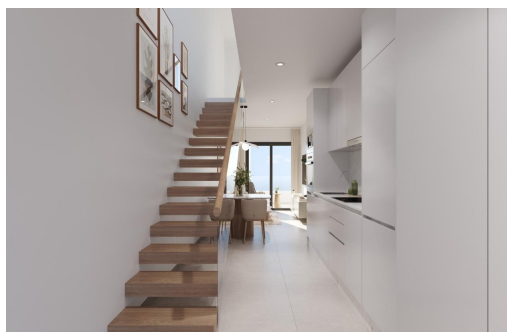

Klíčové vlastnosti

- Ložnice: 1
- Postaveno: 74m²

- Koupelny: 1
- Energetické hodnocení: B

Vlastnosti

- Air Conditioning: Pre-Installed
- Communal Pool
- Elevator/Lift
- Near Bus Route
- Near Schools
- Solarium: Yes
- Useable Build Space: 66 Msq.