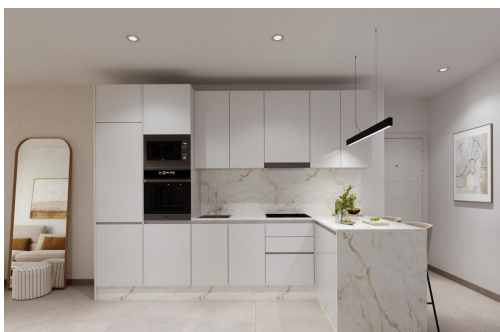

key features

- Sypialnie: 3
- Łazienki: 2
- Powierzchnia: 109m²
- Ocena energetyczna: B

Szczegóły oferty

- Air Conditioning: Pre-Installed
- Beach: 600 Meters
- Communal Pool
- Double Bedrooms: 3
- Elevator/Lift
- Location: Coastal
- Near Bus Route
- Near Commercial Center
- Near Schools
- Parking - Space
- Terrace: 8 Msq.
- Useable Build Space: 92 Msq.