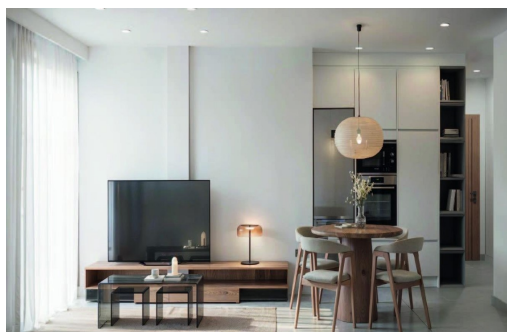

Klíčové vlastnosti

- Ložnice: 2
- Postaveno: 62m²
- Koupelny: 2
- Energetické hodnocení: B

Vlastnosti

- Air Conditioning: Pre-Installed
- Communal Pool
- Elevator/Lift
- Near Bus Route
- Near Schools
- Space
- Useable Build Space: 54 Msq.
- Beach: 250 Meters
- Double Bedrooms: 2
- Location: Coastal
- Near Commercial Center
- Solarium: Yes
- Terrace: 76 Msq.