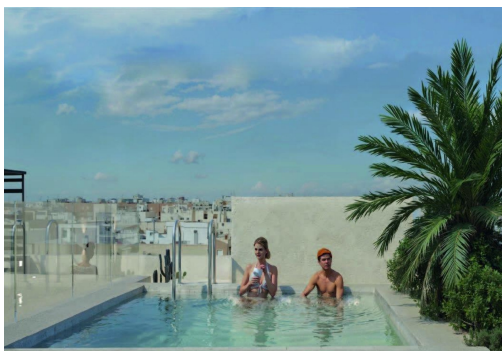

REF: RD-44158

Novostavba · Penthouse · Torrevieja

2 LOŽNICE

2 KOUPELNY

62M²

0M²

ANO

B