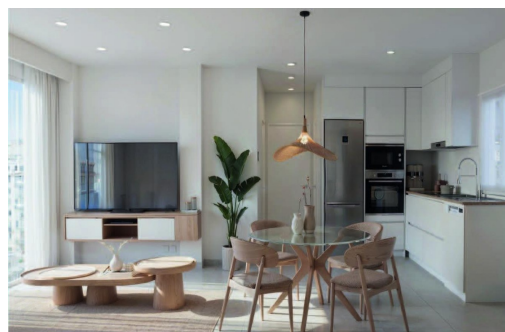

Klíčové vlastnosti

- Ložnice: 2
- Postaveno: 62m²
- Koupelny: 2
- Energetické hodnocení: B

Vlastnosti

- Air Conditioning: Pre-Installed
- Communal Pool
- Elevator/Lift
- Near Bus Route
- Near Schools
- Space
- Useable Build Space: 54 Msq.
- Beach: 250 Meters
- Double Bedrooms: 2
- Location: Coastal
- Near Commercial Center
- Solarium: Yes
- Terrace: 76 Msq.