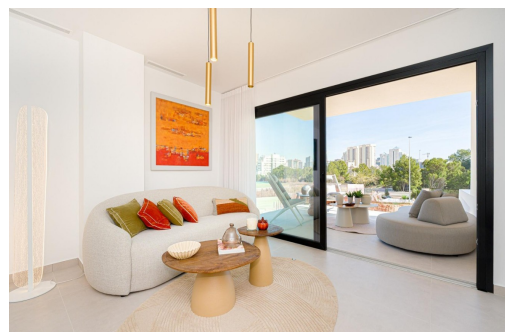

Klíčové vlastnosti

- Ložnice: 2
- Postaveno: 85m²
- Koupelny: 2
- Energetické hodnocení: B

Vlastnosti

- Beach: 1000 Meters
- Double Bedrooms: 2
- Gated
- Near Bus Route
- Near Schools
- Number of Parking Spaces: 1
- Terrace: 46 Msq.
- Views: Sea
- Communal Pool
- Elevator/Lift
- Location: Coastal, Urbanisation
- Near Commercial Center
- Near Tram Stop
- Parking - Space
- Useable Build Space: 75 Msq.