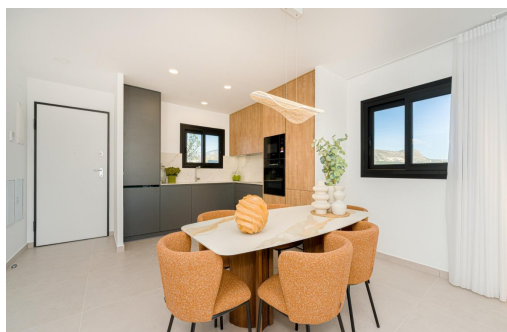

Klíčové vlastnosti

- Ložnice: 2
- Postaveno: 85m²
- Koupelny: 2
- Energetické hodnocení: B

Vlastnosti

- Beach: 1000 Meters
- Double Bedrooms: 2
- Gated
- Near Bus Route
- Near Schools
- Number of Parking Spaces: 1
- Terrace: 46 Msq.
- Views: Sea
- Communal Pool
- Elevator/Lift
- Location: Coastal, Urbanisation
- Near Commercial Center
- Near Tram Stop
- Parking - Space
- Useable Build Space: 75 Msq.