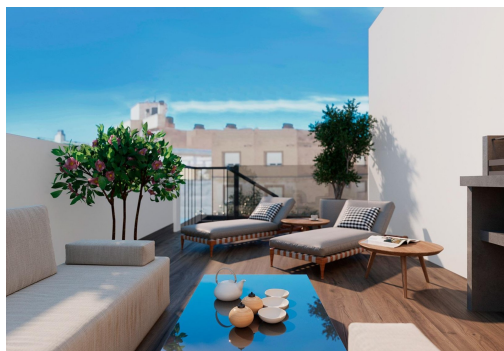

REF: RD-76703

New Build · Penthouse · Torrevieja

2 BEDROOMS

1 BATHROOMS

69M²

0M²

YES

B