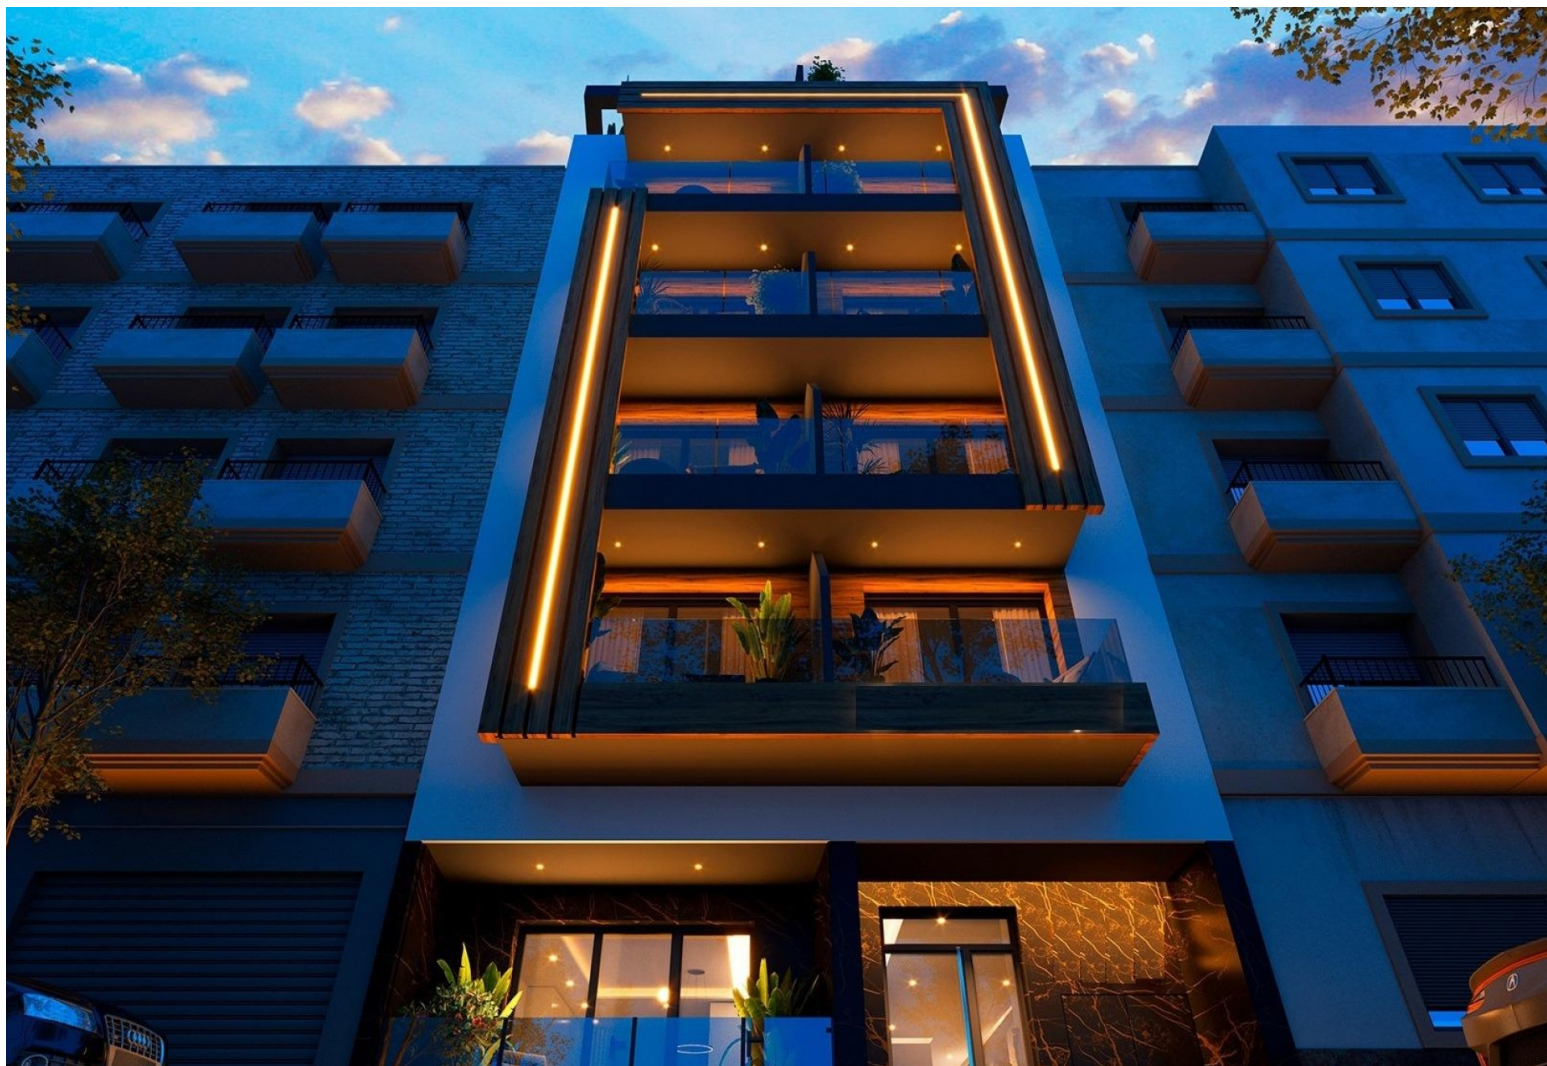

REF: RD-76703

New Build · Penthouse · Torrevieja

2 BEDROOMS

1 BATHROOMS

69M²

0M²

YES

B

Modern Apartments Just 250m from Playa del Cura in Torrevieja ☐☐ Exclusive New Development in the Heart of Torrevieja ☐ This exclusive residential project of 12 modern apartments is located just 250 meters from Playa del Cura, one of the most popular beaches in Torrevieja. Designed with a perfect balance of elegance, functionality, and Mediterranean lifestyle, the building offers a variety of layouts with 1 or 2 bedrooms, including apartments with terraces and penthouses with private solariums. Its central location provides easy access to shops, restaurants, leisure areas, and all essential services, while still maintaining a sense of comfort and tranquility. ☐☐ Premium Amenities for a Modern Lifestyle ☐ The development includes 130 m² of communal areas designed for relaxation and entertainment. Residents can enjoy: ☐ Swimming pool on the ground floor with a children's area ☐ Gym and sauna ☐ Rooftop solarium with chill-ou...