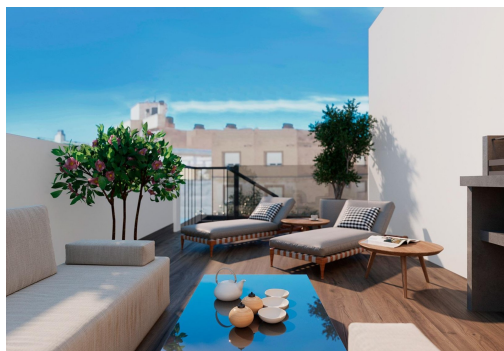

REF: RD-76703

Novostavba · Penthouse · Torrevieja

2 LOŽNICE

1 KOUPELNY

69M²

0M²

ANO

B