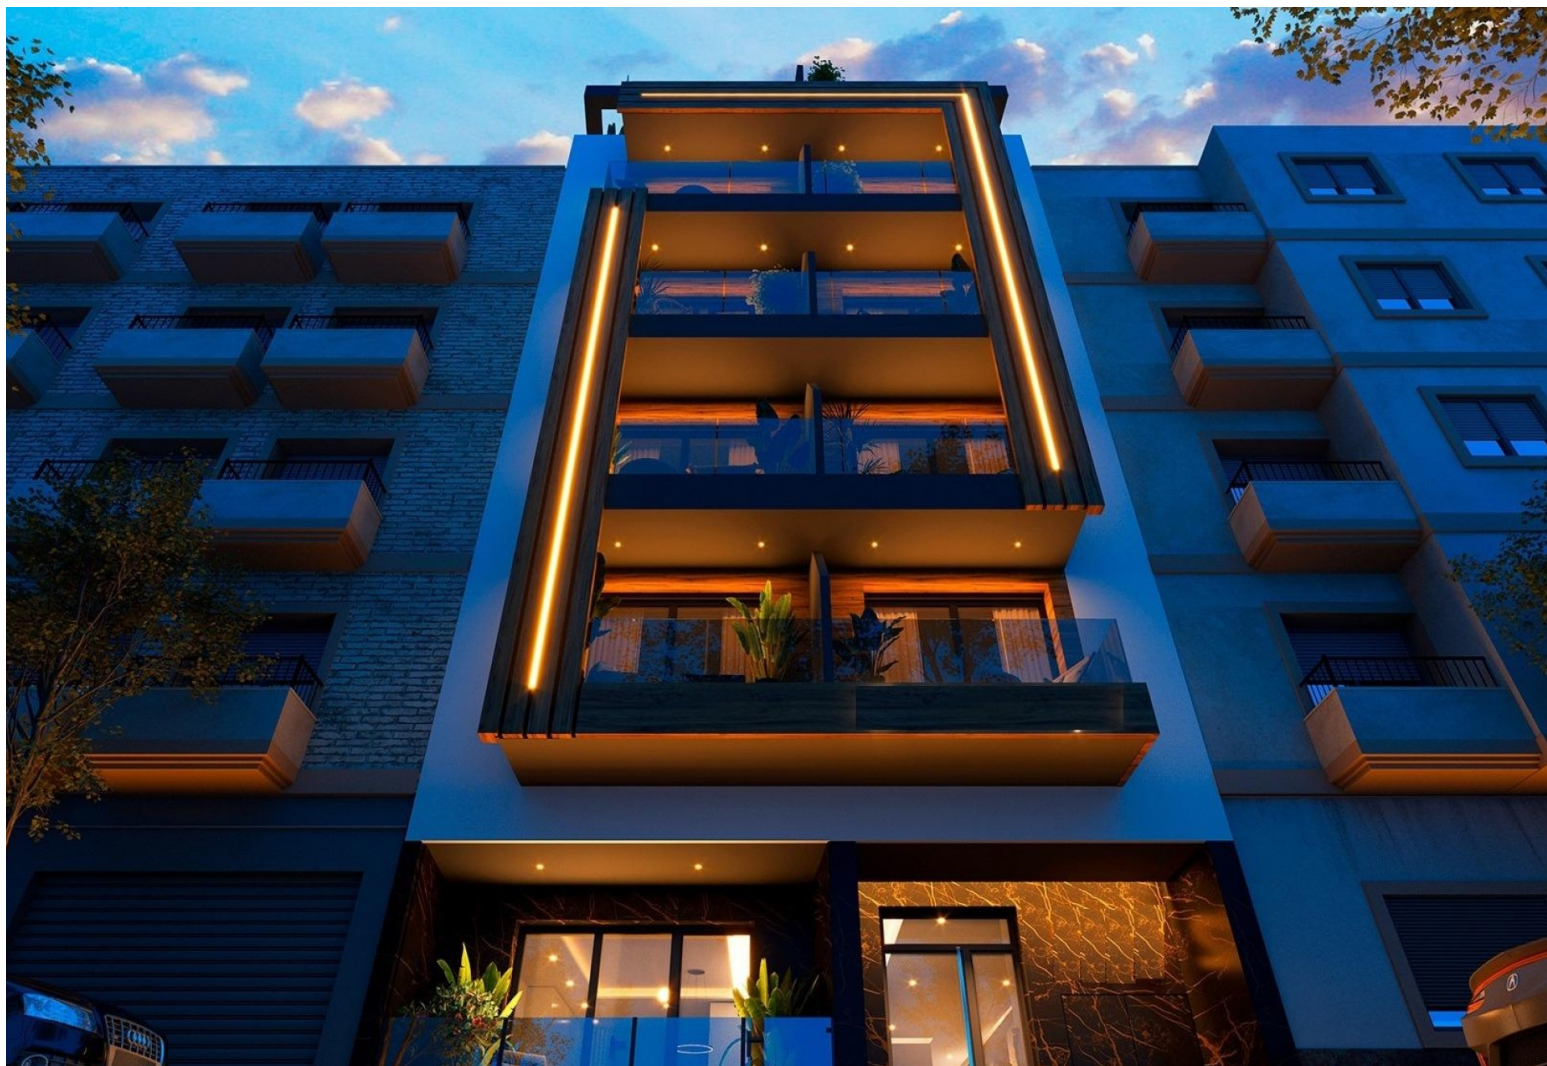

REF: RD-76703

Novostavba · Penthouse · Torrevieja

2 LOŽNICE

1 KOUPELNY

69M²

0M²

ANO

B

Klíčové vlastnosti

- Ložnice: 2
- Postaveno: 69m²
- Koupelny: 1
- Energetické hodnocení: B

Vlastnosti

- Air Conditioning: Pre-Installed
- Communal Pool
- Elevator/Lift
- Location: Coastal
- Near Commercial Center
- Solarium: Yes
- Terrace: 35 Msq.
- Useable Build Space: 60 Msq.
- Beach: 250 Meters
- Double Bedrooms: 2
- Gym
- Near Bus Route
- Near Schools
- Space
- Toilet: 1