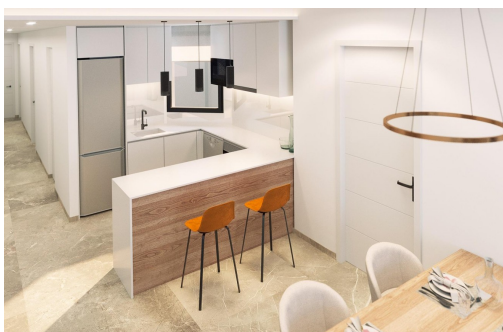

Klíčové vlastnosti

- Ložnice: 2
- Postaveno: 69m²
- Koupelny: 1
- Energetické hodnocení: B

Vlastnosti

- Air Conditioning: Pre-Installed
- Communal Pool
- Elevator/Lift
- Location: Coastal
- Near Commercial Center
- Solarium: Yes
- Terrace: 35 Msq.
- Useable Build Space: 60 Msq.
- Beach: 250 Meters
- Double Bedrooms: 2
- Gym
- Near Bus Route
- Near Schools
- Space
- Toilet: 1