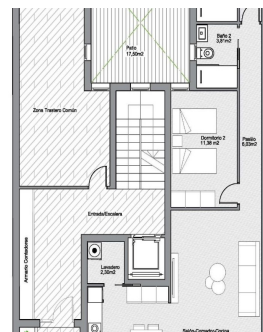

REF: RD-80354

Nowo zbudowane · Apartament · Torrevieja

2 SYPIALNIE

2 ŁAZIENKI

101M²

0M²

TAK

B

key features

- Sypialnie: 2
- Łazienki: 2
- Powierzchnia: 101m²
- Ocena energetyczna: B

Szczegóły oferty

- Air Conditioning: Pre-Installed
- Beach: 1000 Meters
- Communal Pool
- Double Bedrooms: 2
- Elevator/Lift
- Location: Coastal
- Near Bus Route
- Near Commercial Center
- Near Schools
- Patio
- Solarium: Yes
- Space
- Terrace: 19 Msq.
- Useable Build Space: 90 Msq.