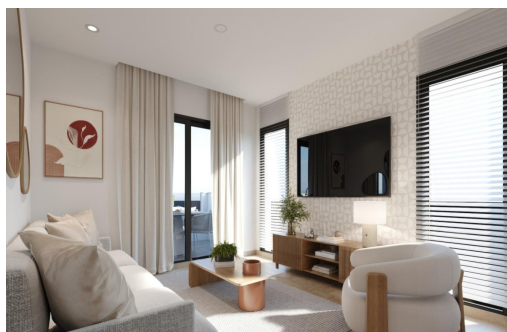

Klíčové vlastnosti

- Ložnice: 2
- Postaveno: 83m²
- Koupelny: 2
- Energetické hodnocení: B

Vlastnosti

- Beach: 4000 Meters
- Double Bedrooms: 2
- Furnished
- Gym
- Licensed Tourist Property
- Near Commercial Center
- Near Schools
- Parking - Space
- Communal Pool
- Elevator/Lift
- Gated
- Laundry Room
- Location: Urbanisation
- Near Golf / Golf Resort Property
- Number of Parking Spaces: 1
- Storage / Trastero