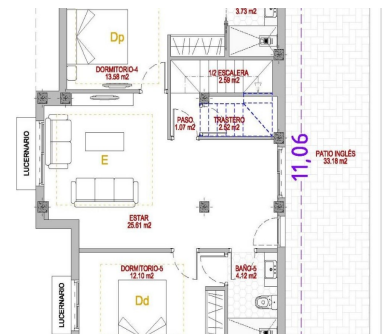

REF: RD-83448

Nueva construcción · Chalet · Finestrat

5 HABITACIONES

5 BAÑOS

205M²

451M²

SÍ

A

Información clave

- Habitaciones: 5
- Construidos: 205m²
- Calificación energética: A
- Baños: 5
- Parcela: 451m²

Características

- Beach: 5000 Meters
- Gated
- Location: Coastal, Urbanisation
- Near Golf / Golf Resort Property
- Number of Parking Spaces: 1
- Private Pool
- Terrace: 85 Msq.
- Useable Build Space: 166 Msq.
- Double Bedrooms: 5
- Jardin
- Near Commercial Center
- Near Schools
- Parking - Space
- Solarium: Yes
- Under-Build / Basement