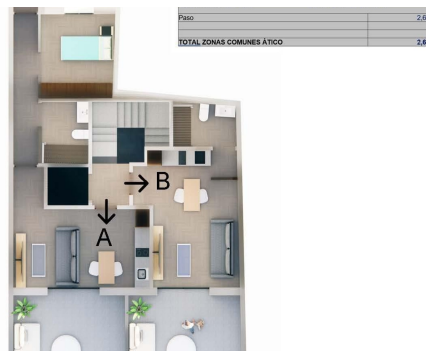

REF: RD-12747

Novostavba · Penthouse · Torrevieja

2 LOŽNICE

1 KOUPELNY

58M²

0M²

B

Klíčové vlastnosti

- Ložnice: 2
- Postaveno: 58m²
- Koupelny: 1
- Energetické hodnocení: B

Vlastnosti

- Beach: 200 Meters
- Elevator/Lift
- Near Bus Route
- Near Schools
- Terrace: 15 Msq.
- Double Bedrooms: 2
- Location: Coastal
- Near Commercial Center
- Space
- Useable Build Space: 50 Msq.