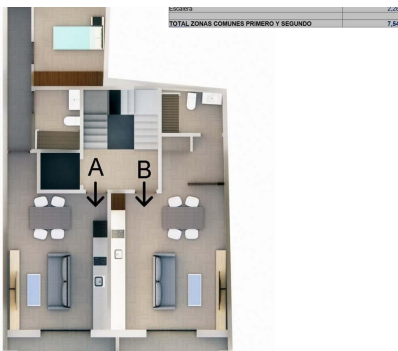

REF: RD-54028

Novostavba · Apartment · Torrevieja

0 LOŽNICE

1 KOUPELNY

36M²

0M²

B